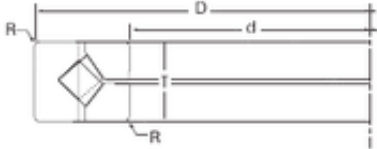

## JXR637050 Cross tapered roller bearing TIMKEN

Bearing No. JXR637050

Size	300x400x37 mm
Bore Diameter	300 mm
Outer Diameter	400 mm
Width	37 mm
d	300 mm
D	400 mm
T	37 mm

JXR637050 Bearing 2D drawings and 3D CAD models